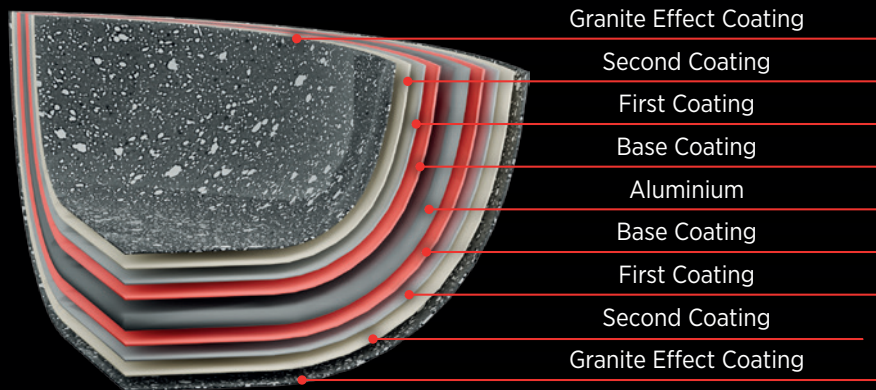

Germanitium Granite Coating

The surface of Germanitium pots is reinforced with a highly durable granite coating. Resistant to abrasion, scratches and impacts, this coating also retains its color and structure when in contact with high temperatures.

Ergonomic Heat Resistant Handles

Germanitium pot handles are made of high temperature resistant materials and provide a comfortable and safe use thanks to their ergonomic design. It offers comfort during cooking with its non-flammable and non-burning structure.

Durable Tempered Glass Cover

The glass lid is made of shatter-resistant tempered glass. Resistant to high temperatures, this lid keeps the heat in and allows you to watch your food.